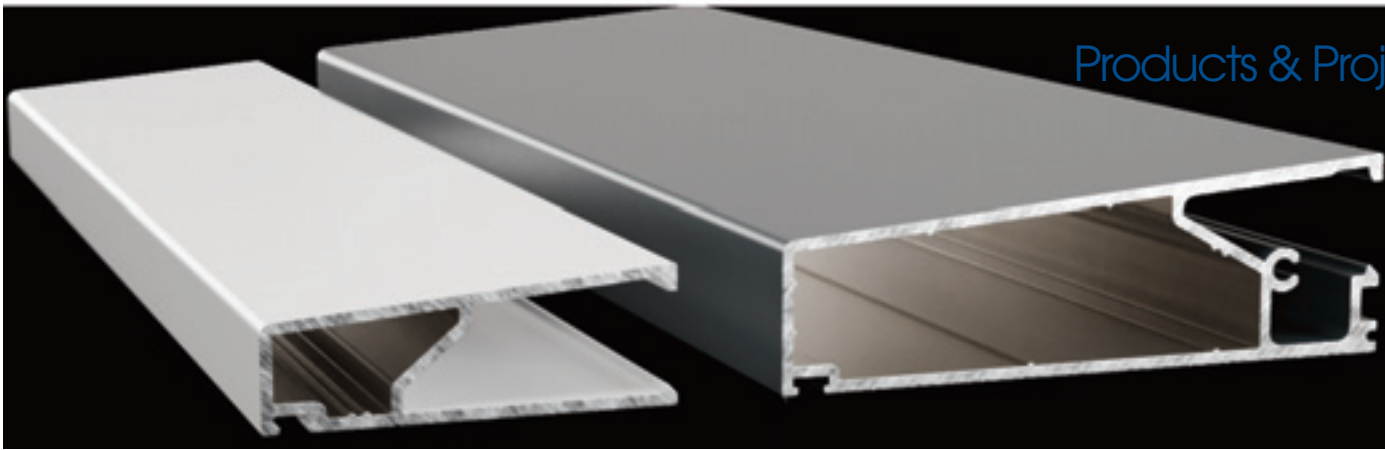

Clip-On Cills Across All Ranges

Sheerline is now offering versatile clip-on cills across its full range of products.

There are two cills available – one for the Prestige lift & slide patio door and Classic windows and doors, the other for the Prestige bi-folding door and Prestige windows and doors.

Both cills have been developed by Sheerline's in-house R&D team and offer installation options to benefit certain

projects. For example, transporting the frames is hassle-free as they can be stacked with less chance of being damaged in transit. For new build projects, it is an ideal solution because the cill is protected from potential damage from follow-on trades as they can be retrofitted.

In addition, the cills are prevented from collecting dirt and debris while they're in situ and other work is taking place as

they are fitted after the windows and doors have been installed.

Aside from the practical benefits, the clip-on cill also has aesthetic appeal. It looks stylish and effectively reduces the height of the bottom outer frame of the window by 25mm. This means there is a larger glazed area, which is useful for smaller cottage-style windows. [i](#)

www.sheerline.com

New Shootbolt Options From VBH

Hardware specialist VBH has introduced two new greenteQ shootbolt systems for outward opening case-ment windows.

greenteQ iQ Intellect is a non-crop shootbolt that speeds up the fitting process and generates no wasted hardware through offcuts. It covers sash rebate sizes up to a door-like 1800mm. VBH advise that adjustable mushroom bolt cams in the middle of the window and adjacent to the projecting shootbolts ensure weather proofing and effective burglar resistance to the PAS24 security standard.

Intellect utilises modern, strong, low-friction materials and a clever keep design guides the mushroom bolts into position. Coupled with projecting shootbolts manufactured from steel-reinforced ultra-low friction polymer, this makes for a combination of extremely smooth

operation and high strength.

The second newcomer, iQ Superior, combines two bi-directional hooks on the gearbox with adjustable mushroom-headed cams and shootbolts on the extensions to provide security performance and weather proofing on windows with sash rebate sizes up to 1500mm.

Like iQ Intellect and the original greenteQ Invicta shootbolt, iQ

Superior has been independently tested to the PAS24 security standard.

Both new shootbolts are approved for use on Q-secure Premium Plus installations. As with all greenteQ iQ products, both Superior and Intellect work with Kubu to link windows to a smart home network. [i](#)

www.vbhgb.com